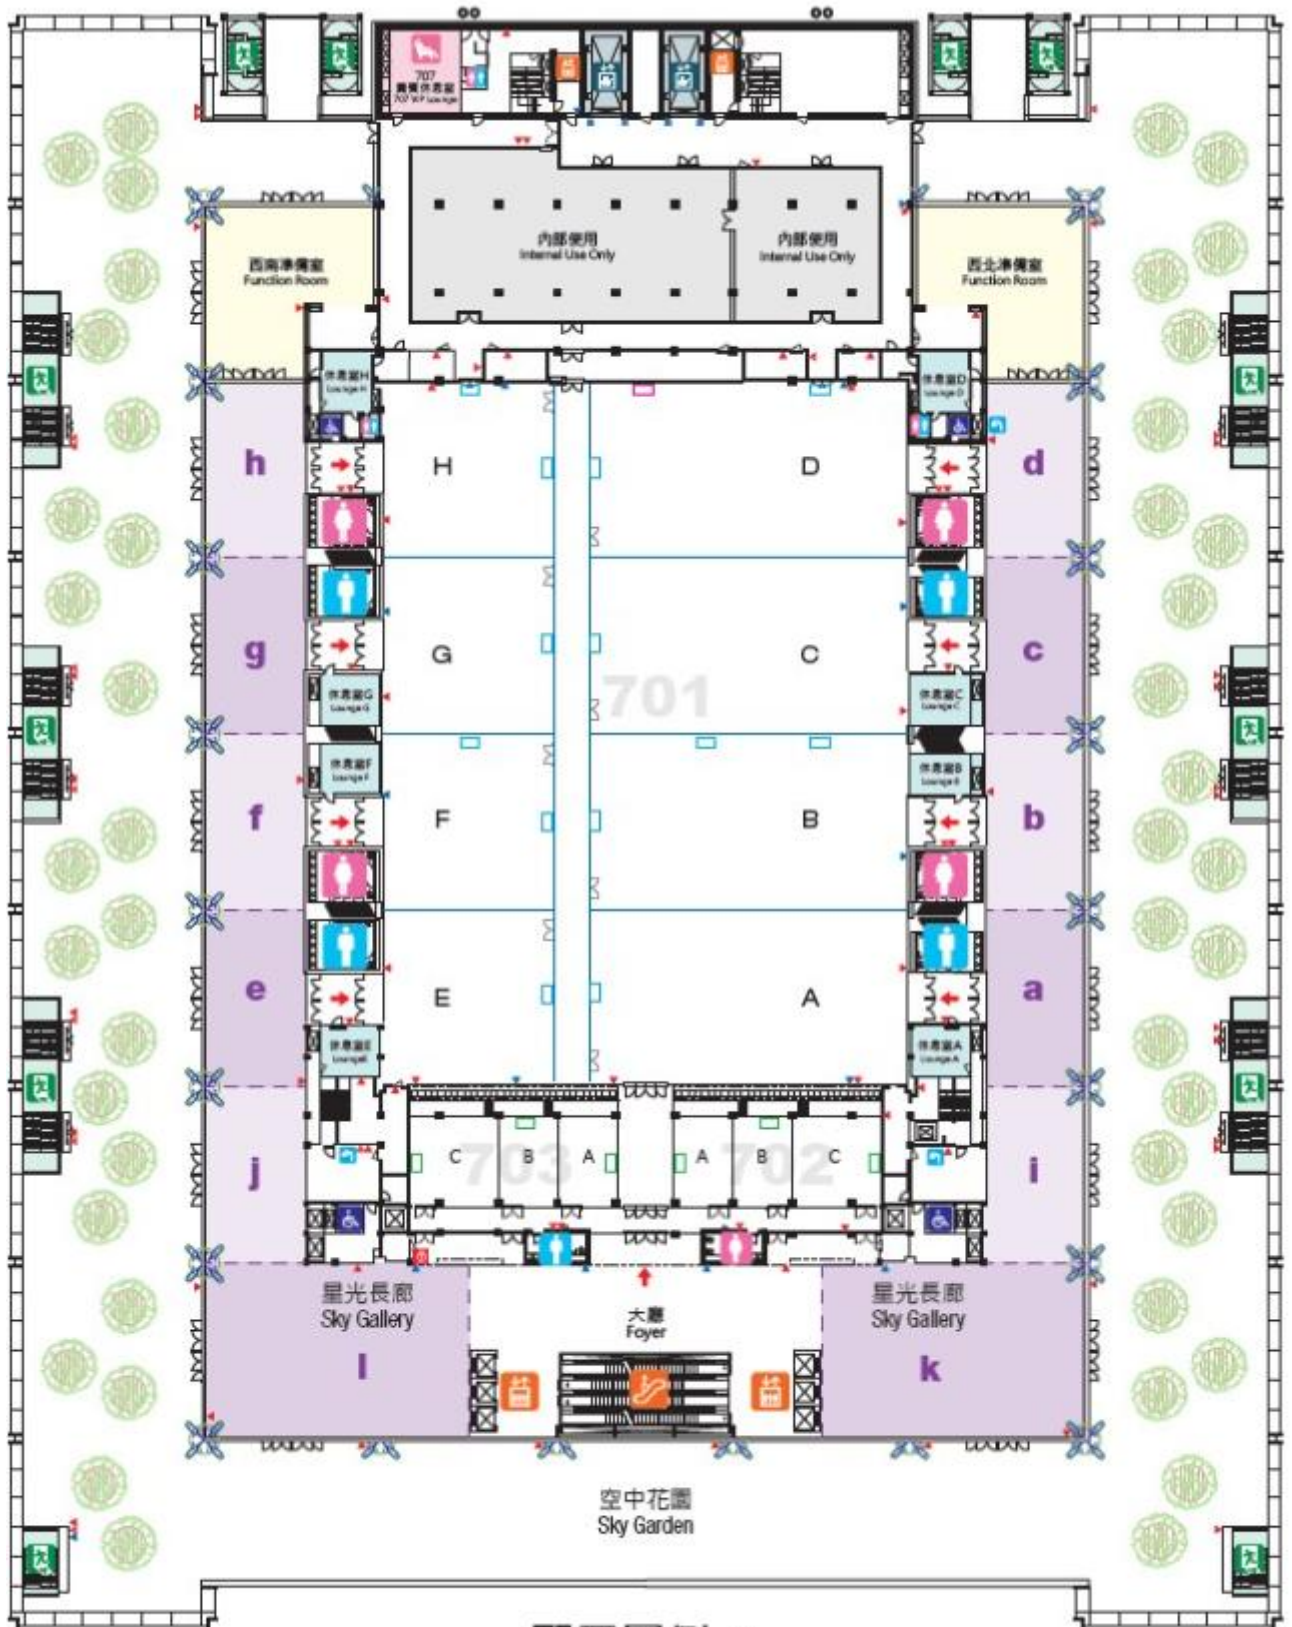

1 set

W816xH312

90,000/ set

[→Click for live tour](#)

[3]

Hanging Banner Southside Gallery

1 set (double-sided)

W400xH300

【6】

Large-Scale Graphic Eastside Escalator

1 set (2 panels)

W239xH103/ panel

21,000/ set

[→Click for live tour](#)

【7】

**Large-Scale Graphic
Eastside
Escalator**

1 set (2 panels)

W233xH103

29,000/ set

[→Click for live tour](#)

【8】

Elevator Door Wrap
Eastside
Elevator Doors

1 set (2 panels)

W49.5xH220/ panel

21,000/ set

Available Elevators: 3 (Select 1)

Unit: 1 set (2 panels, Left & Right door panels per set)

[→Click for live tour](#)

配置圖例-1
Layout-1