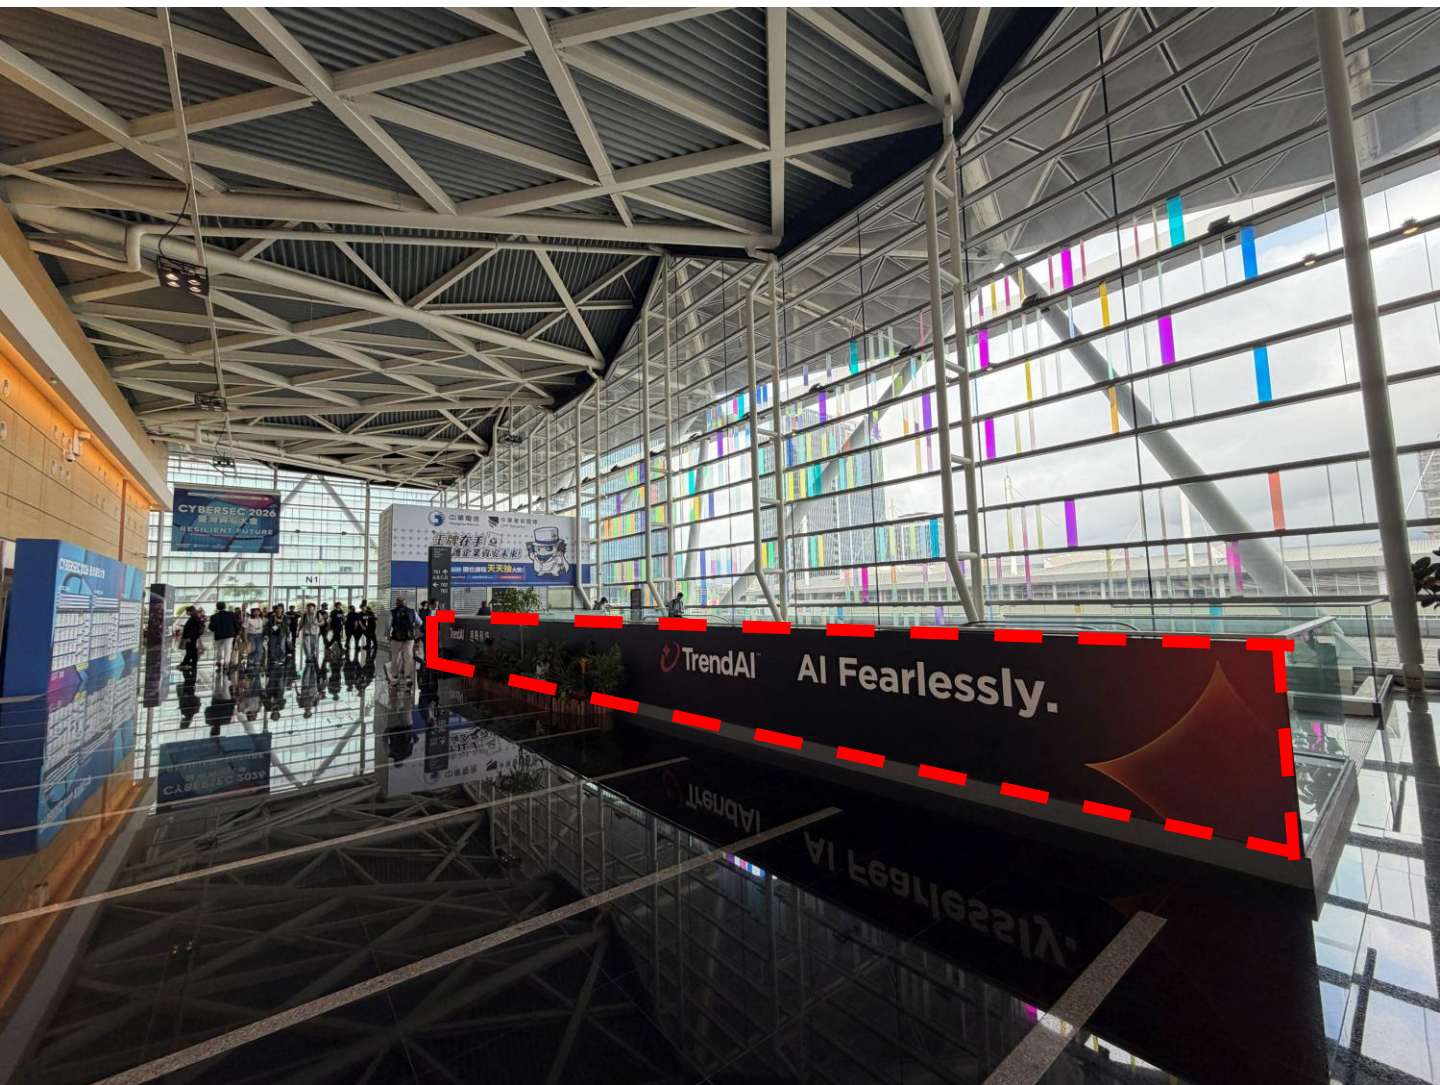

[→Click for live tour](#)