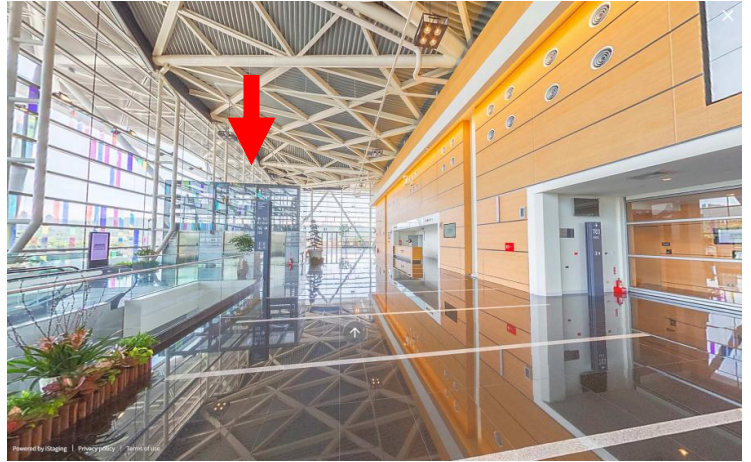

【1】

**Large-Scale Graphic
Eastside
Elevator front**

1 set

W816xH312

78,000/ set

[→Click for live tour](#)

[2]

**Large-Scale Graphic
Eastside
Elevator back**

82,500/ set

Available Locations: 8 (Select 1)
Unit: 1 set (Double-sided printing)

配置圖例-1
Layout-1

[→Click for live tour](#)

[4]

**Large-Scale Graphic
Eastside
Escalator**

1 set

W820xH103