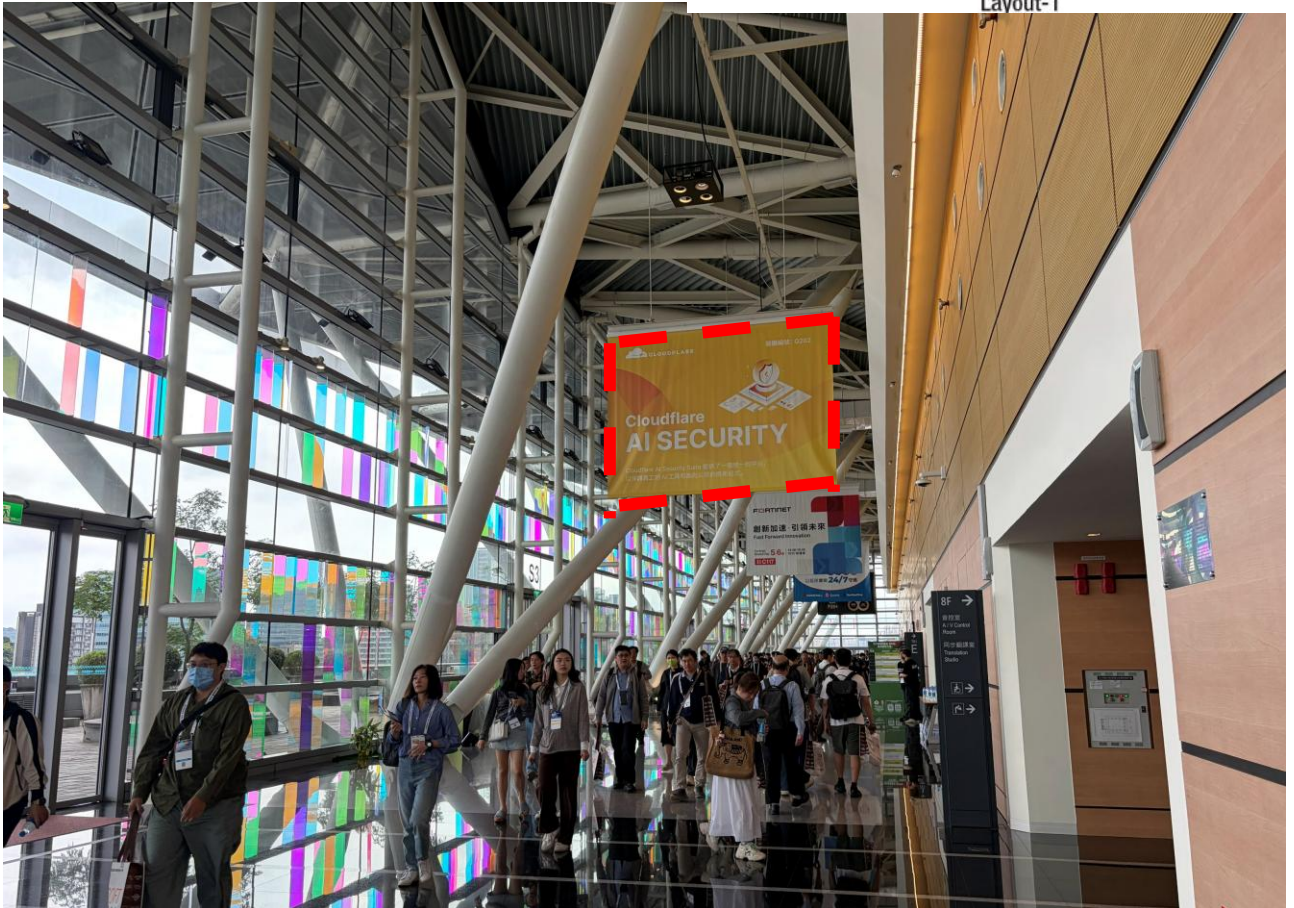

[→Click for live tour](#)