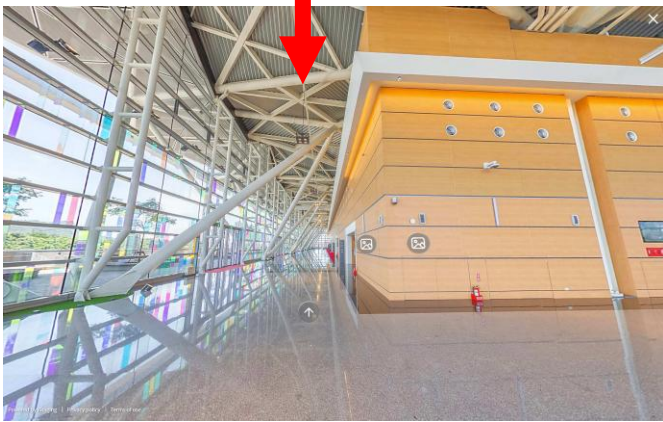

1 set

W816xH312

90,000/ set

[→Click for live tour](#)

[3]

Hanging Banner Southside Gallery

1 set (double-sided)

W400xH300

82,500/ set

Available Locations: 8 (Select 1)
Unit: 1 set (Double-sided printing)

配置圖例-1
Layout-1

[→Click for live tour](#)

[4]

**Large-Scale Graphic
Eastside
Escalator**

1 set

W820xH103