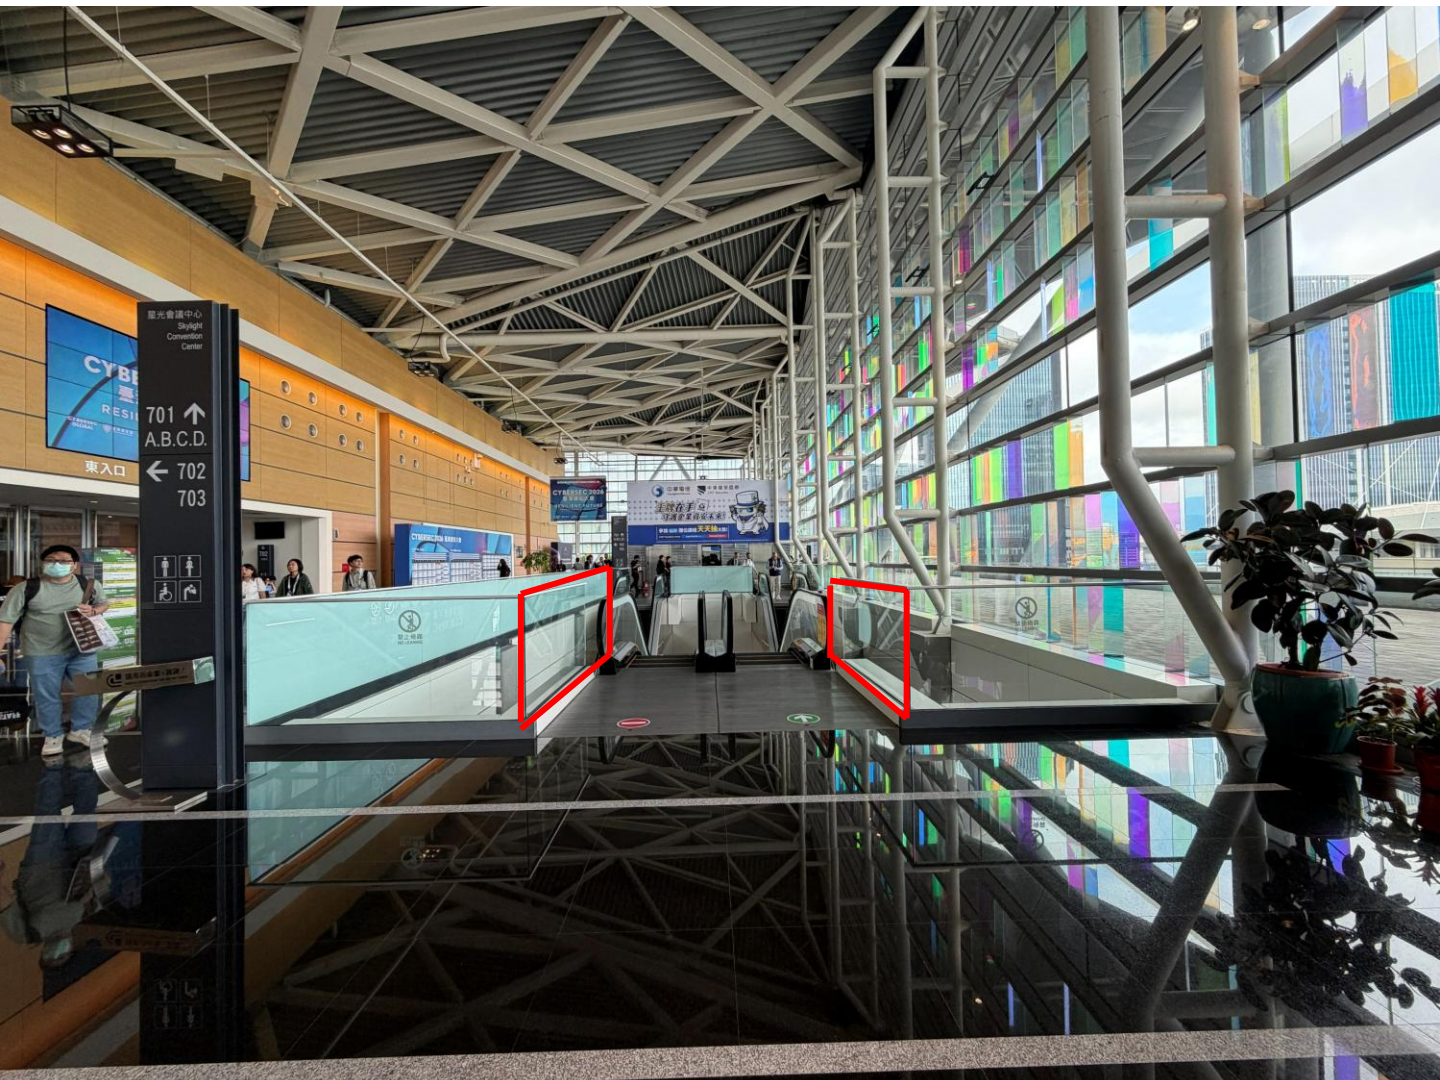

【6】

Large-Scale Graphic Eastside Escalator

1 set (2 panels)

W239xH103/ panel

21,000/ set

[→Click for live tour](#)

【7】

**Large-Scale Graphic
Eastside
Escalator**