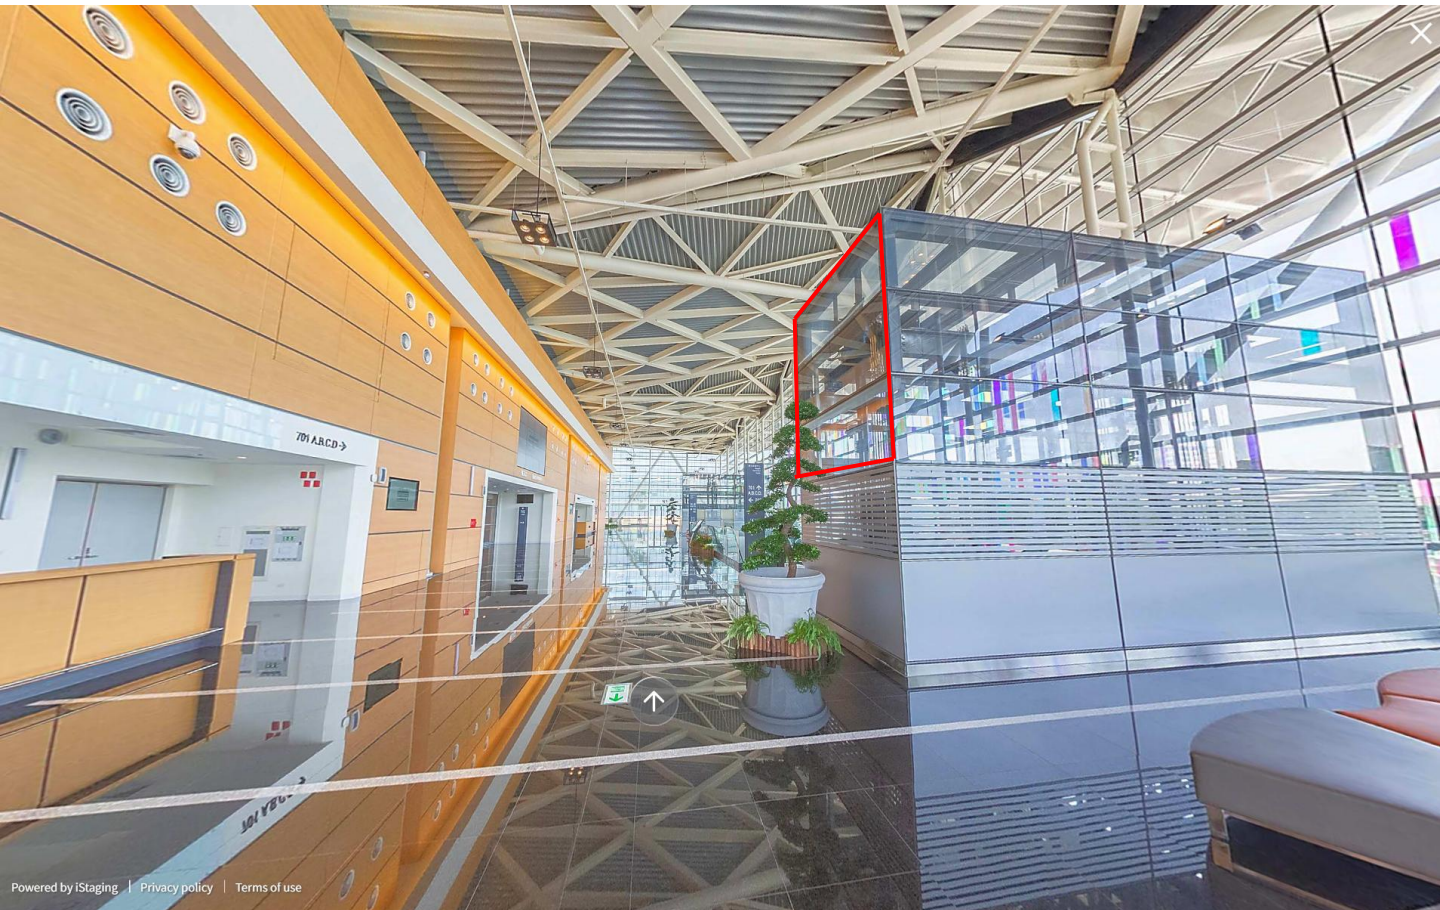

38,000/ set

[→Click for live tour](#)

[5]

**Large-Scale Graphic
Eastside
Elevator Side**

1 set

W300xH312

37,000/ set

[→Click for live tour](#)

【6】

Large-Scale Graphic Eastside Escalator

1 set (2 panels)

W239xH103/ panel

21,000/ set

[→Click for live tour](#)

【7】

**Large-Scale Graphic
Eastside
Escalator**