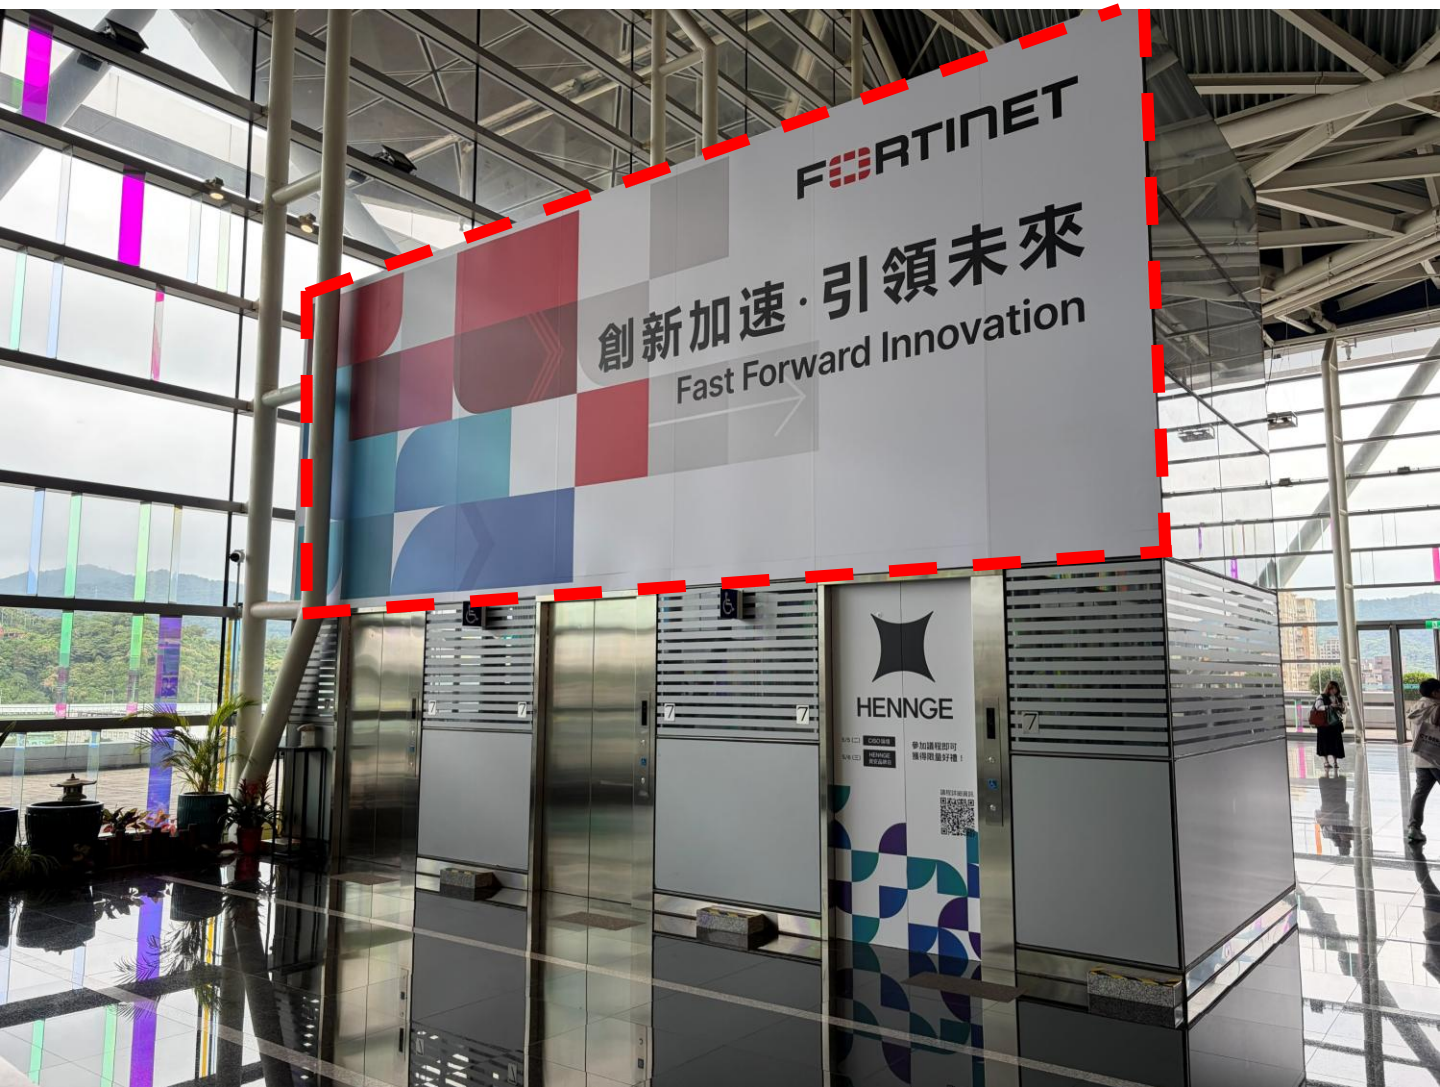

[→Click for live tour](#)