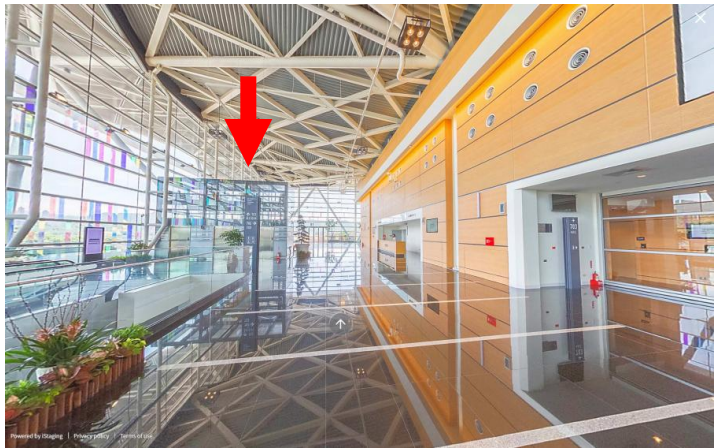

Available Elevators: 3 (Select 1)

Unit: 1 set (2 panels, Left & Right door panels per set)

[→Click for live tour](#)