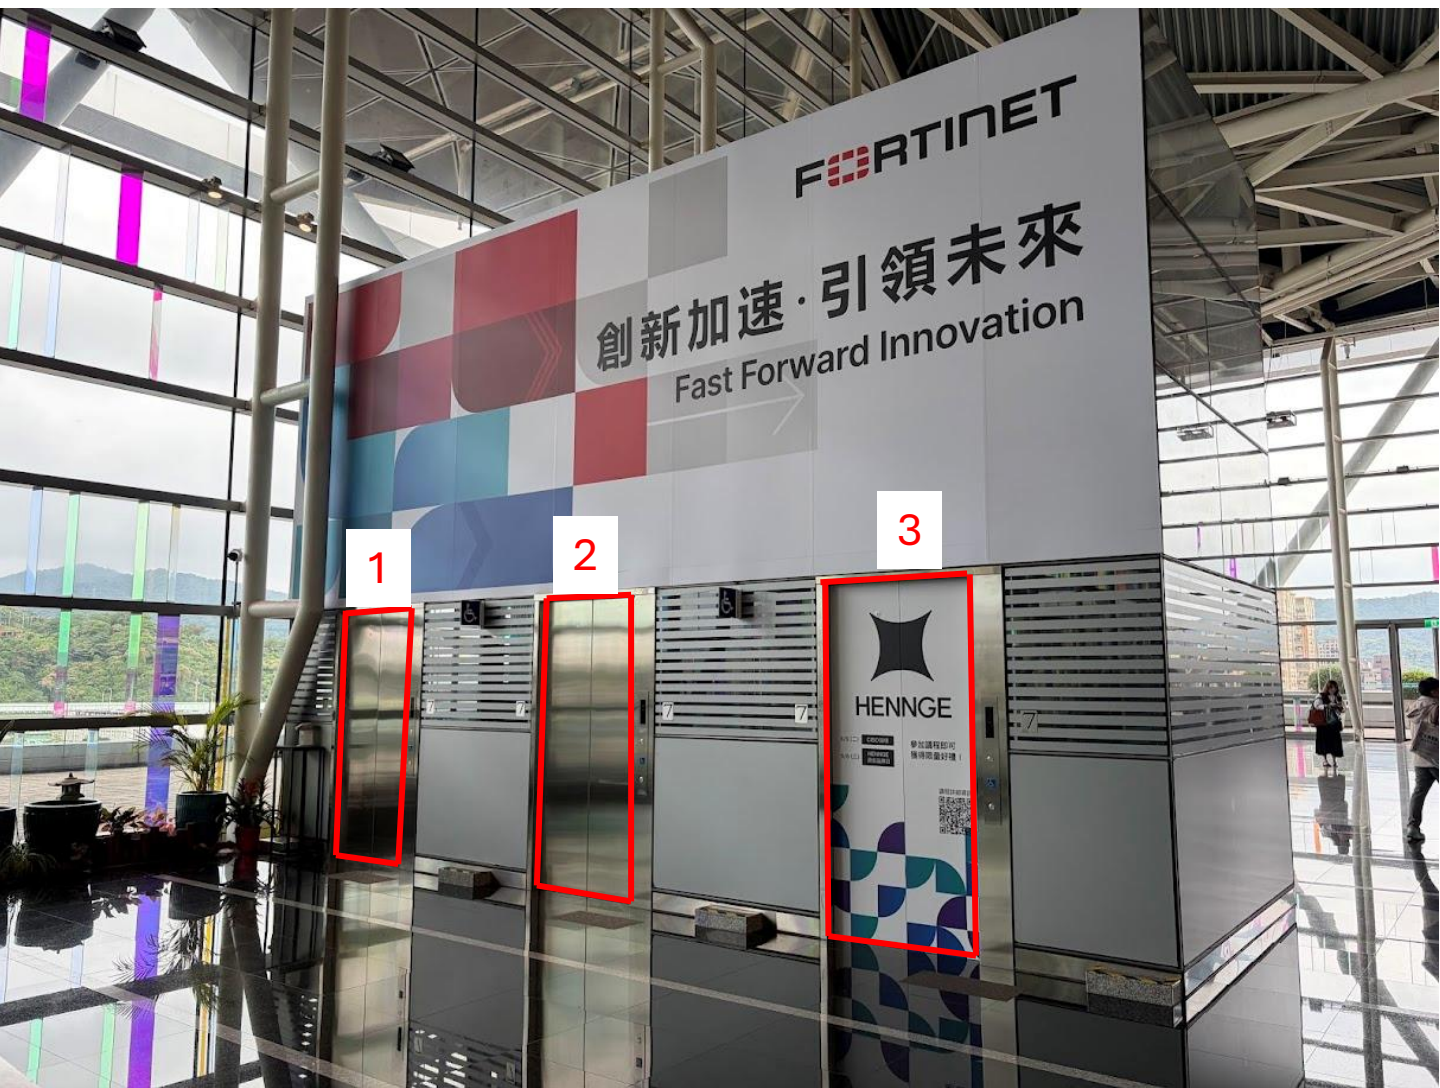

Available Elevators: 3 (Select 1)

Unit: 1 set (2 panels, Left & Right door panels per set)

[→Click for live tour](#)