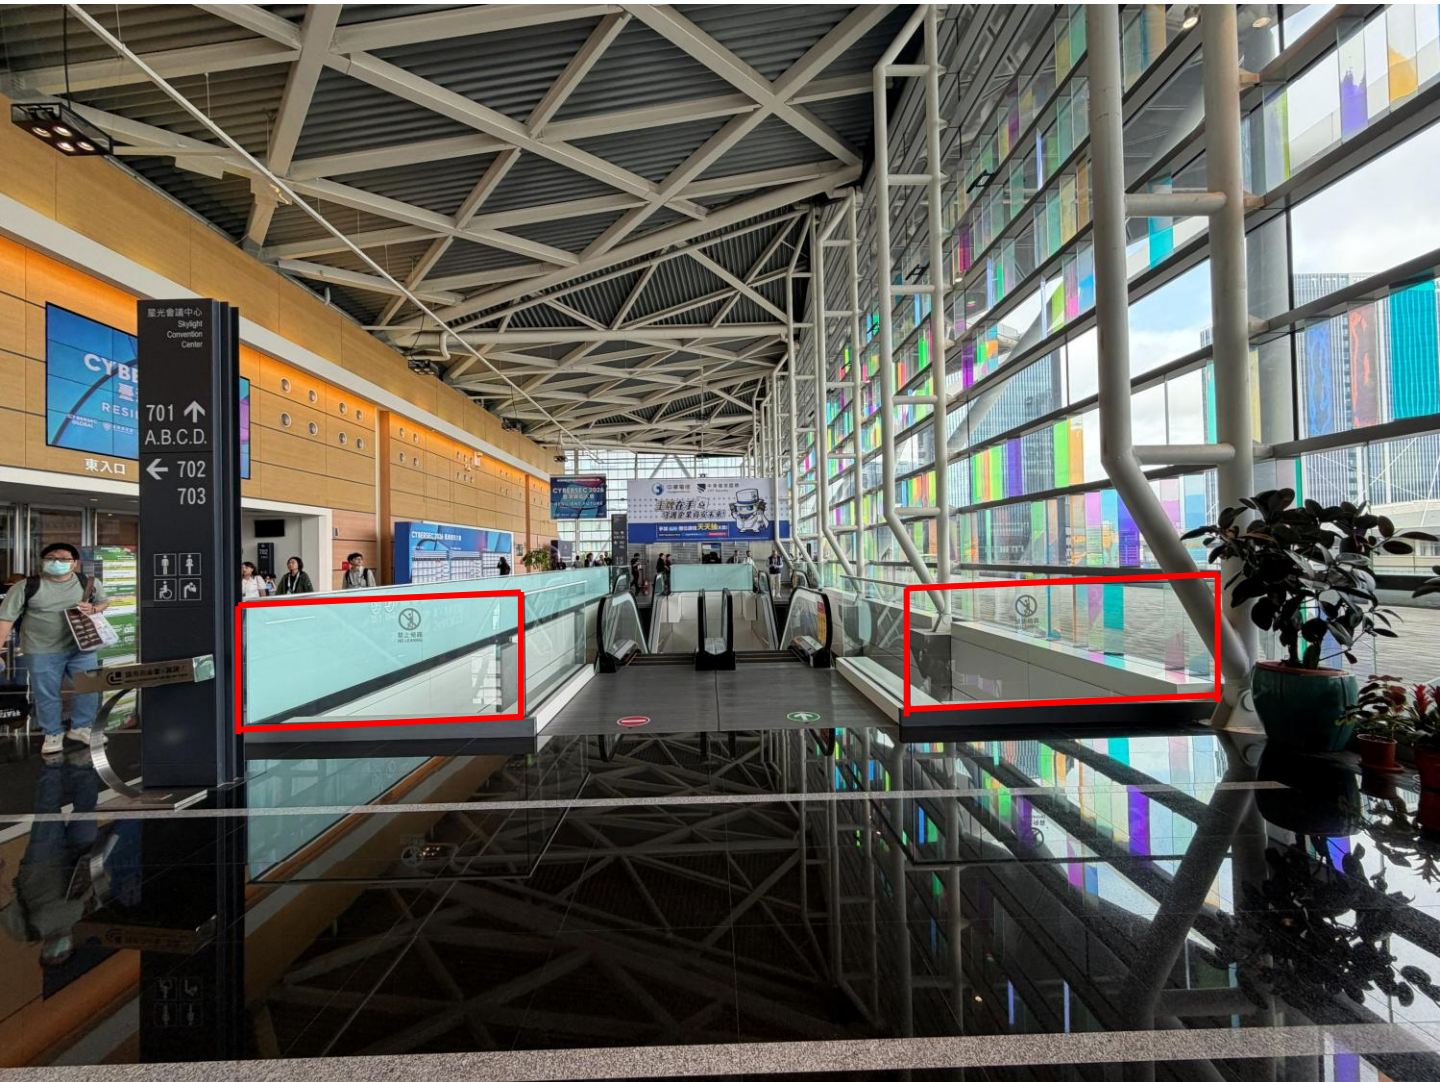

【7】

**Large-Scale Graphic
Eastside
Escalator**

1 set (2 panels)

W233xH103

29,000/ set

[→Click for live tour](#)